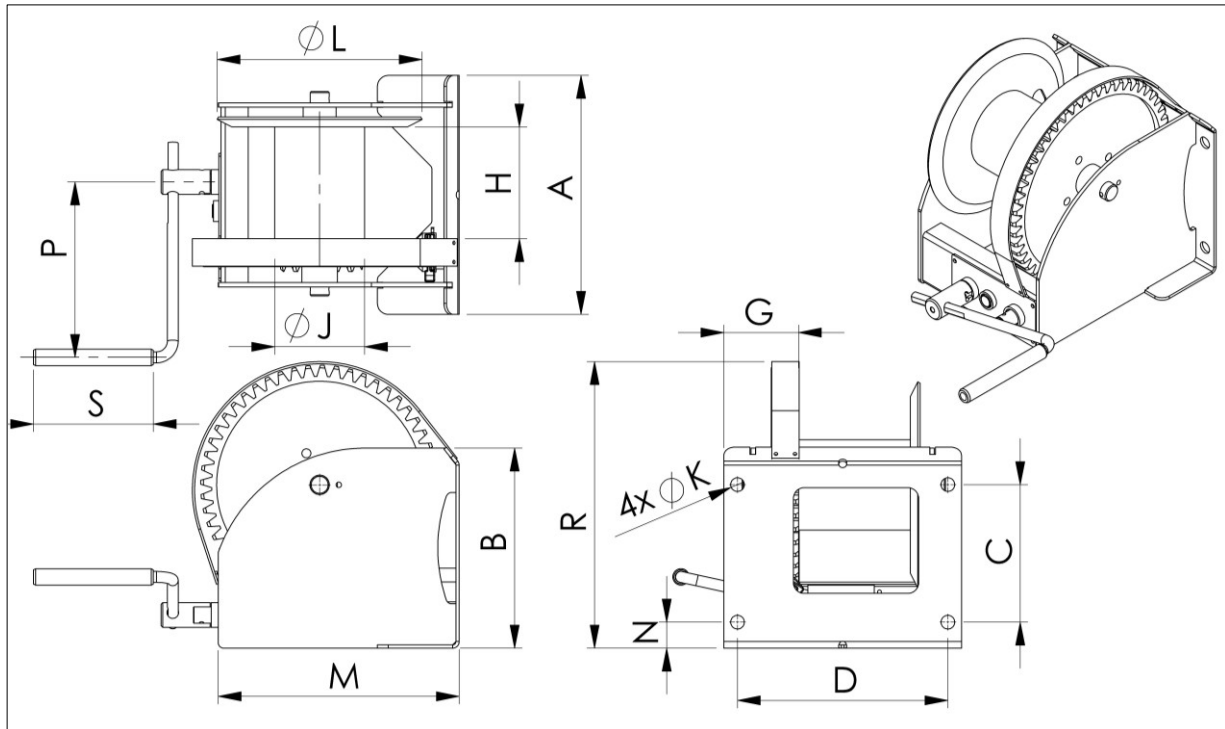

Worm gear winch

WW2000-3000-4000-5000 .. /D

Laubjerg vinsch

CE

Hand operated worm gear winch:

- robust and safe hoisting winch, with two speeds
- static safety factor of 4
- square worm-wormwheel transmission, and maintenance-free bearing
- cable outlet on top or rear
- adjustable crank from 250 to 380 mm, with ergonomic plastic hand grip
- load pressure brake with double ratchet system
- standard paint finish 1 layer (60-80 Micron), or zinc-plated finish (6 – 8 Micron)
- grooved drum as extra option (GD instead of D)
- 2 cable compartments as extra option (2D instead of D), multi compartments upon request
- in compliance with EN 13157, DIN 15020

Technical specifications

WW2000-3000-4000-5000 ../D

TYPE

Type	Mounting	Material	Remarks
WW2000 GR/D	Wall, 4x M20 class 8.8	Painted finish	RAL 7044 (silk grey)
WW2000 EV/D	Wall, 4x M20 class 8.8	Zinc-plated finish	
WW3000 GR/D	Wall, 4x M20 class 8.8	Painted finish	RAL 7044 (silk grey)
WW3000 EV/D	Wall, 4x M20 class 8.8	Zinc-plated finish	
WW4000 GR/D	Wall, 4x M20 class 8.8	Painted finish	RAL 7044 (silk grey)
WW4000 EV/D	Wall, 4x M20 class 8.8	Zinc-plated finish	
WW5000 GR/D	Wall, 4x M20 class 8.8	Painted finish	RAL 7044 (silk grey)
WW5000 EV/D	Wall, 4x M20 class 8.8	Zinc-plated finish	

DIMENSIONS (mm)

Type	A	B	C	D	G	H	J	K	L	M	N	P	R	S
WW2000	410	310	196	360	137	176	133	25	312	383	45	380	420	220
WW3000	436	365	251	386	137	204	165	25	376	443	47	380	527	220
WW4000	436	365	251	386	137	204	165	25	376	443	47	380	527	220
WW5000	436	425	316	386	137	200	219	25	437	495	60	380	604	220